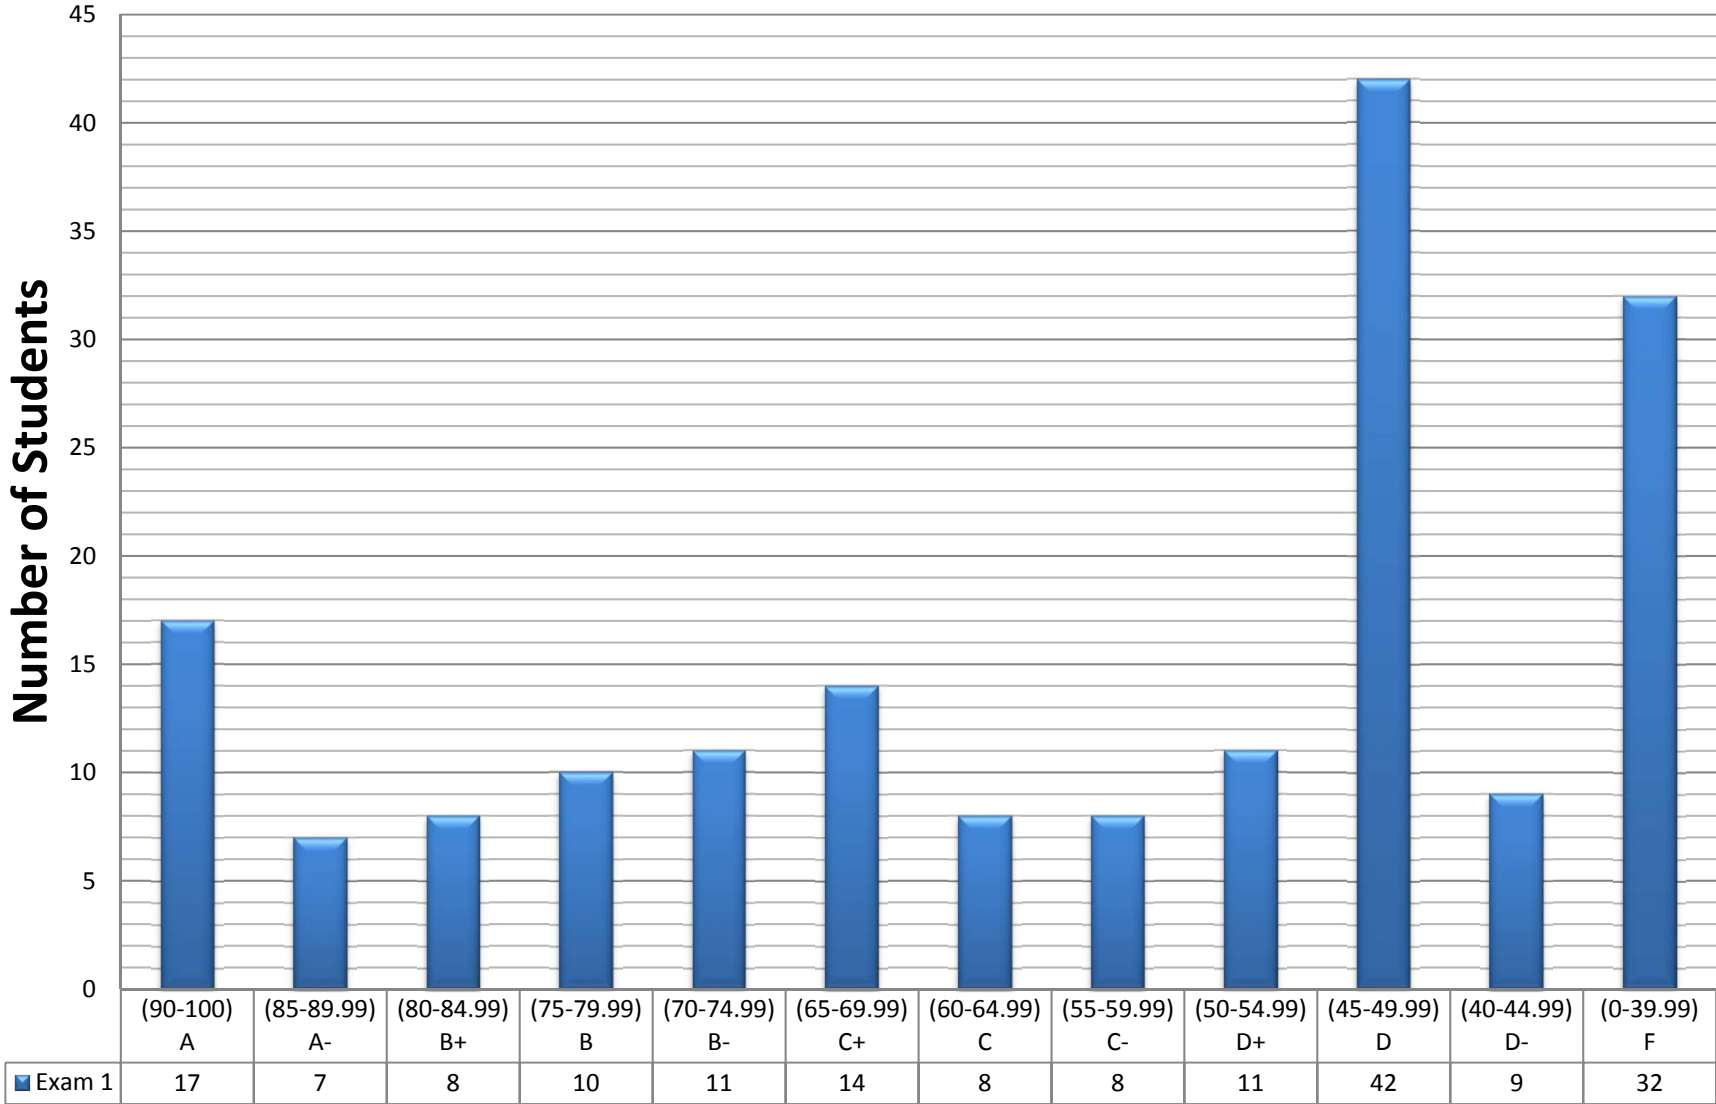

Exam 1 Grade Distribution Average: Average 59.0, Median 61.0

Exam 1